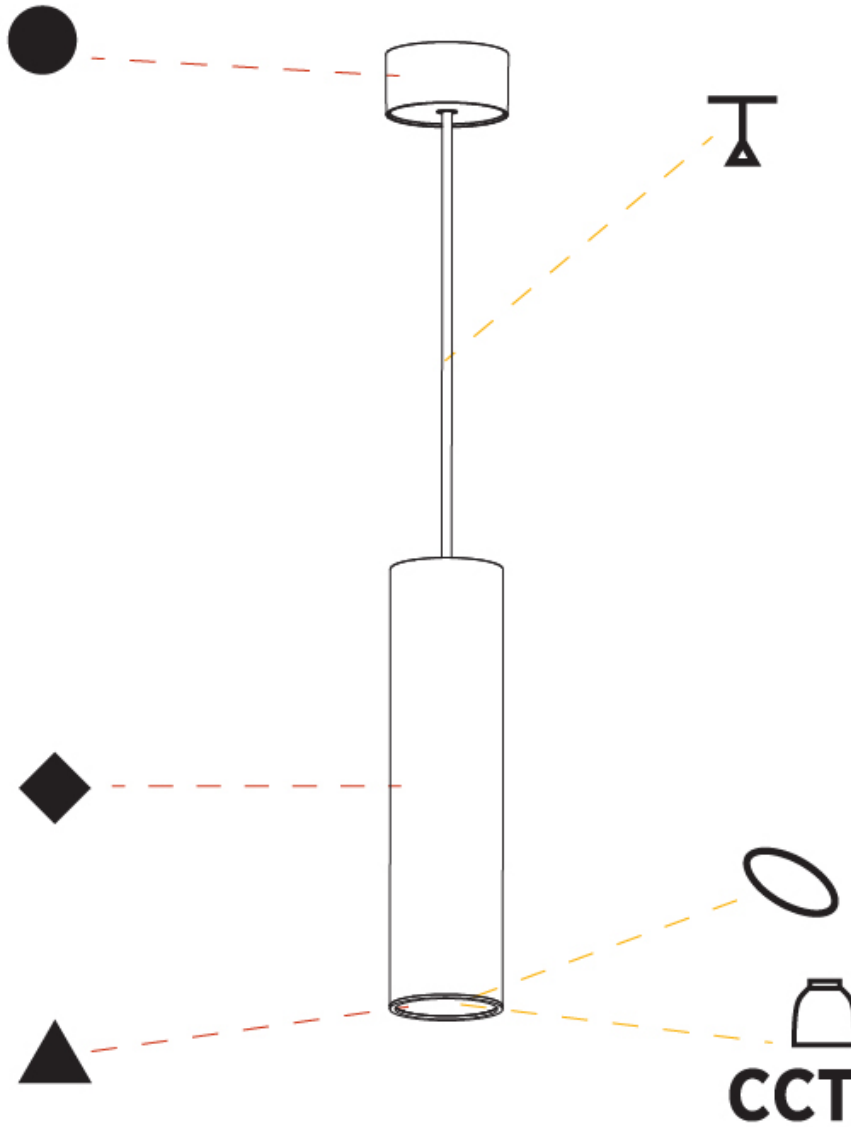

HANGOVER MONOPOINT SURFACE CANOPY SUSPENSION

A300167-

PROJECT
TYPE
SPECIFIER
QUANTITY
DATE