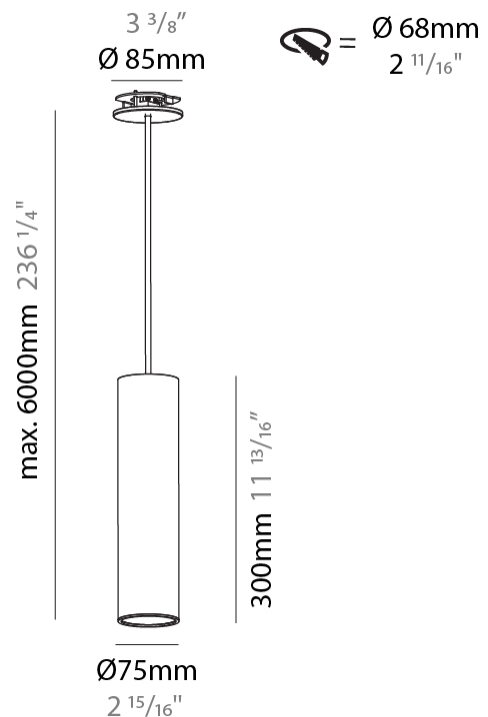

Series: Hangover
Subseries: Hangover Monopoint Recessed Canopy
Brand: Prolicht
Division: Architectural
Mounting Type: Suspension
Mounting Location: Ceiling
Subcategory: Pendant

PHYSICAL

Shape: Cylinder
Diameter (mm): 75
Diameter (in): 2 ¹⁵/₁₆
Height (mm): 300
Height (in): 11 ¹³/₁₆
Max. Overall Height (mm): 2300
Max. Overall Height (in): 90 ⁹/₁₆
Light Distribution: Downlight
Diffuser: Shine Ring 0-6
Fixture Finish: SSR / BKV / CWI / CRY / HAB / UFT / ITA / RUA / FTG / MYG / LOD / PUS / FRO / FUP / KIA / POP / BLS / SPG / MEY / GOH / GUM / CHC / COM / ABZ / JAG / OBR / MOS / ROR
Fixture Material: Aluminum
Cable Details: 2000mm / 6000mmm Cable in White / Black / Orange / Red
Cut-out Measurements: 68mm / 2 11/16"

ELECTRICAL

Lamp Type: LED (Zhaga Standard)
Input Wattage (W): 10.9
Total Output Wattage (W): 9
Dimming: Tri-Mode (Non-Dimming and Phase Dimming (120Vac only) and 0-10V Dimming)
Driver Included: Yes
Driver Location: External
Driver Type: Constant Current - Universal
Driver Class: Class 2
Housing: ENCP3 w/Quick Connect
Input Voltage (V): 120 - 277
Constant Current (MA): 500

LED

Number of LEDs: 1
Color Temperature (°K): 2700 / 3000 / 4000
Max. Delivered Lumen (lm): 923
CRI: >90 CRI
Lamp Life (hrs): 50000
Upon Request: ***3500K available in minimum quantities (larger quantities upon request)

OPTICAL

Reflector: 18 / 36 / 52

RATINGS AND CERTIFICATIONS

Certified By: Certified for North American Standards
IP rating: IP20